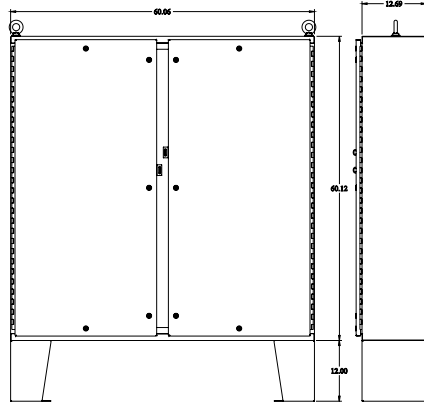

**HW** PART No. 1422N4SSD12FQT  
for more information visit  
[www.hammg.com](http://www.hammg.com)  
Data subject to change without notice  
Isometric drawing Not to Scale

INNER PANEL

BACK VIEW

SIDE VIEW

TOP VIEW

FRONT VIEW

SIDE VIEW

BOTTOM VIEW

ISOMETRIC VIEW