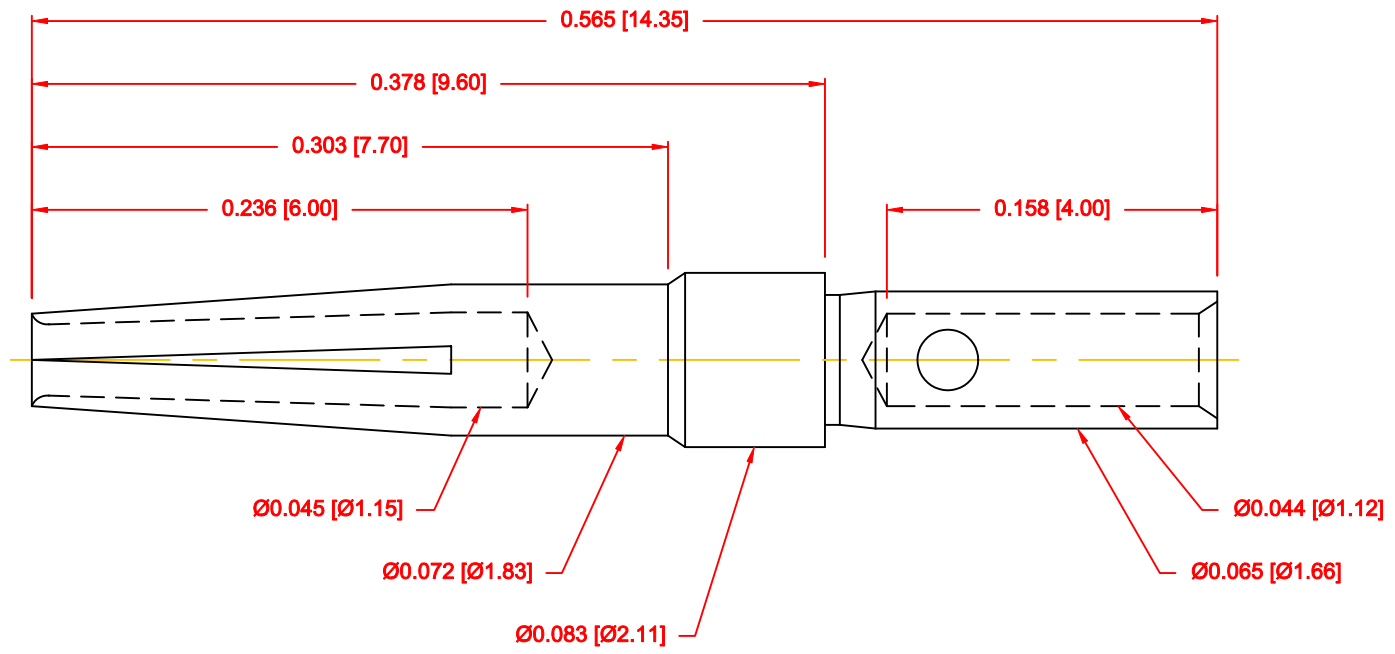

170-202-170L00Y

SUPPLIED IN BAGS OF 500

PLATING _____
 Y = 2 10u" GOLD OVER 50u" NICKEL
 Y = 3 30u" GOLD OVER 100u" NICKEL
 Y = 5 50u" GOLD OVER 100u" NICKEL

DO NOT SCALE FROM DRAWING

	THESE DRAWINGS AND SPECIFICATIONS ARE THE PROPERTY OF NorComp AND SHALL NOT BE REPRODUCED, COPIED OR USED AS THE BASIS FOR THE MANUFACTURE OF SALE OF APPARATUS WITHOUT WRITTEN PERMISSION.		DRAWN: C. SMITH	DATE: 01-15-09
			CHECKED:	DATE:
NorComp		SCALE: 10 : 1	SHEET 1	OF 1
		DWG NO. 170-202-170L00Y		